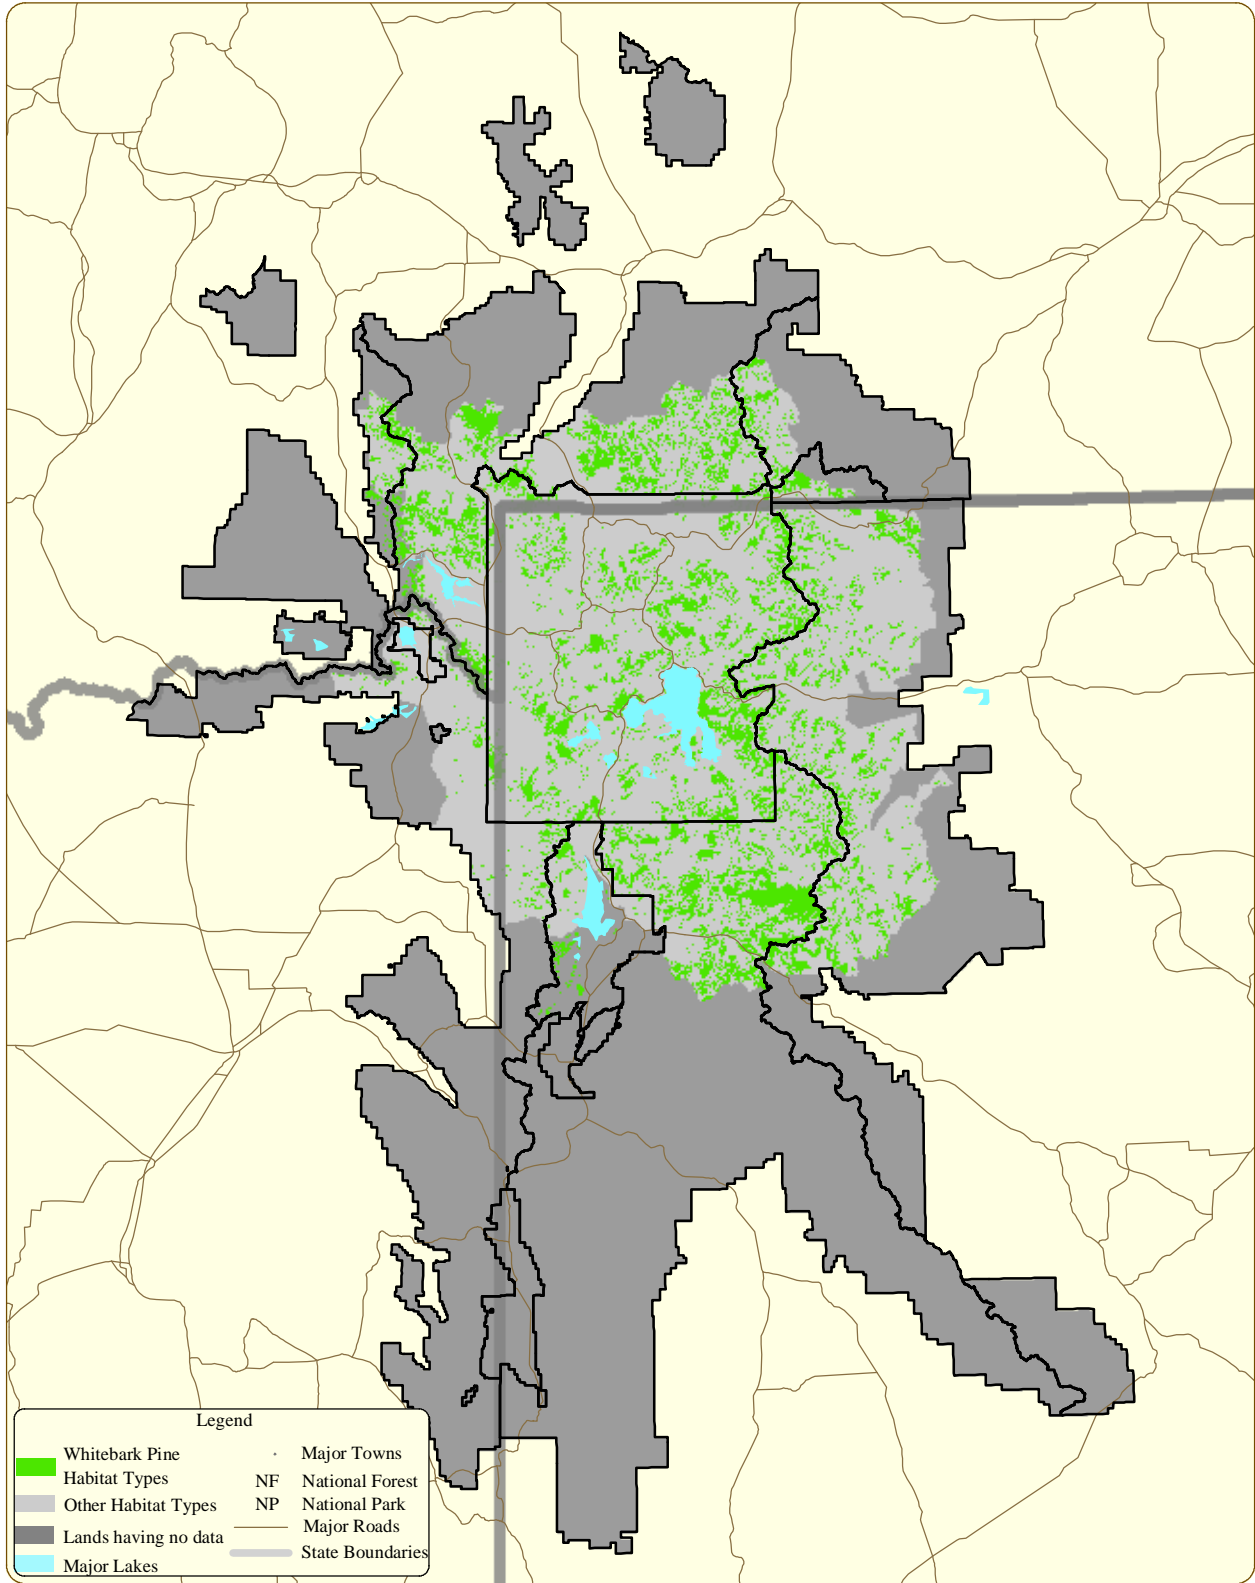

The Greater Yellowstone Area: Whitebark Pine Distribution within The Grizzly Bear Recovery Zone

Scale 1:2,300,000

This map was made from spatial data provided by the Greater Yellowstone Coordinating Committee and the Gallatin National Forest. Map by H. Shovic, Oct. 7, 2004. Version 2.0
gyagccwhitebarkpinevs1_85x11.mxd